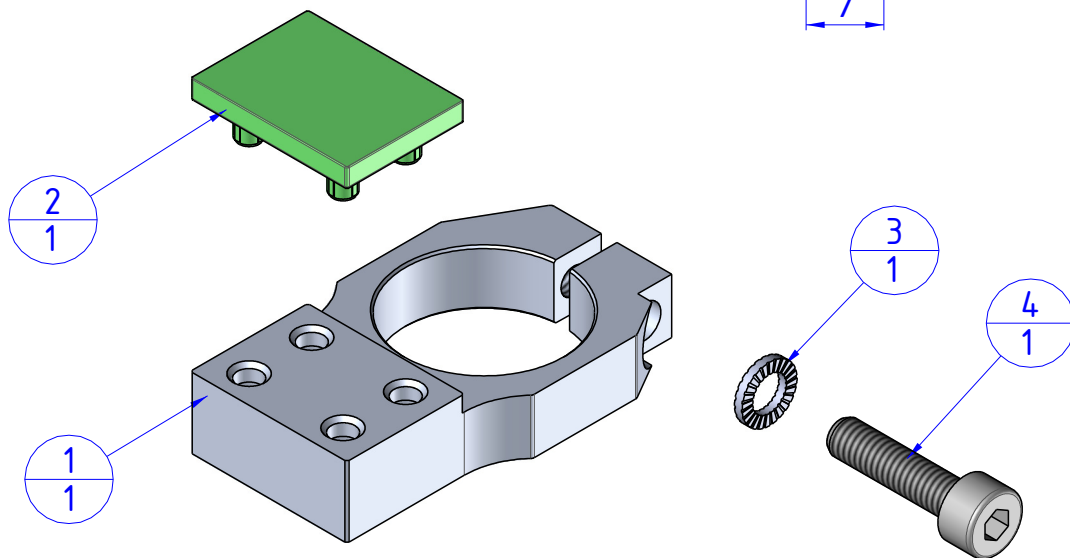

THE PROPERTY OF THE DRAWING IS ESTABLISHED BY LAW. IT IS FORBIDDEN TO PRODUCE OR SHOW IT TO THIRD PART. WITHOUT A WRITTEN AGREEMENT.

Item	Name	Q.ty
1	GRF20.95.07	1
2	GRF20.95.08.V	1
3	R.4.SCH	1
4	V.TCE4x16	1

Format A4 UNI 936-76	 FPS FPSERVICES AUTOMATION			DESIGNED FROM FPS Automation	REVIEW A
	GENERAL TOLERANCE UNI - ISO 2768 CLASSE f	DESCRIPTION GRF20.95.0708		DATE 13/05/2019	WEIGHT 0,014kg
				CODE GRF20.95.0708	