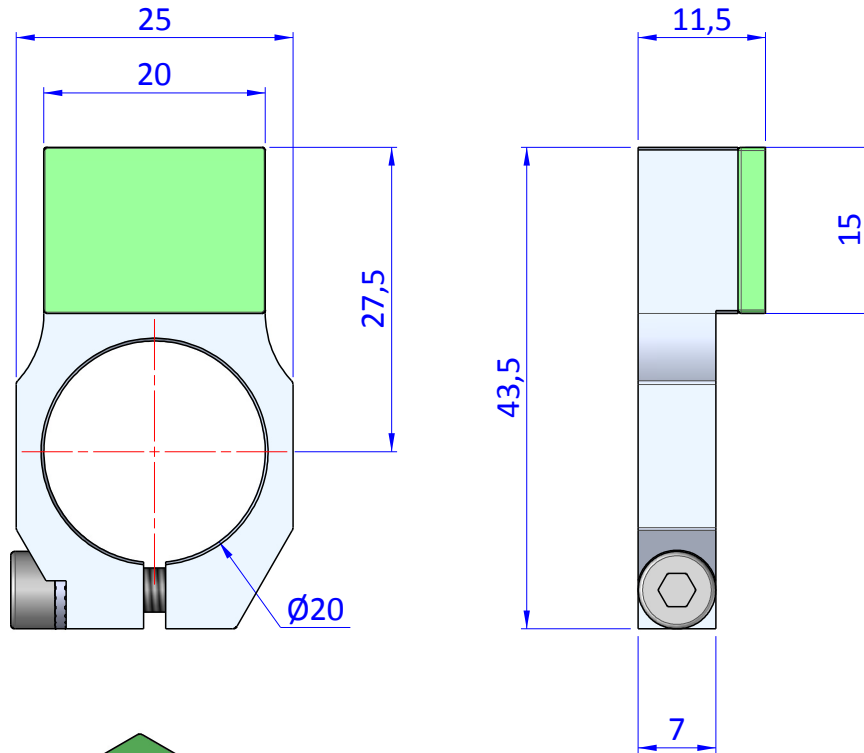

THE PROPERTY OF THE DRAWING IS ESTABLISHED BY LAW. IT IS FORBIDDEN TO PRODUCE OR SHOW IT TO THIRD PART. WITHOUT A WRITTEN AGREEMENT.

Item	Name	Q.ty
1	GRF20.95.07	1
2	GRF20.95.08.V	1
3	R.4.SCH	1
4	V.TCE4x16	1

Format A4 UNI 936-76	 FPS FPSERVICES AUTOMATION			DESIGNED FROM FPS Automation	REVIEW A
	GENERAL TOLERANCE UNI - ISO 2768 CLASSE f	DESCRIPTION GRF20.95.0708		DATE 13/05/2019	WEIGHT 0,014kg
				CODE GRF20.95.0708	